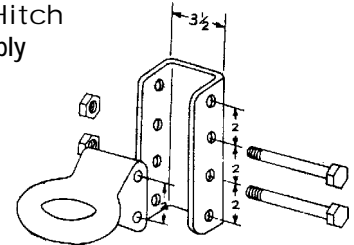

Tri Ball Mount

- Capacity: 1-7/8"—3500lb, 2"— 6000lb, 2-5/16"—10,000lb
- All Steel Shank Fits Standard 2" Receivers
- Ball Size: 1-7/8", 2", 2-5/16"
- Chrome Plated Balls

TBC150
\$83.20

Pintle Mounts

PINTLE MOUNTS			
MODEL	DESCRIPTION	RATING	PRICE
PM107	6" Plate x 10" Shank	10,000#	\$67.49
PM812	12" Plate x 10" Shank	7,500#	96.51
KT2244	Fork Mount with Pin	5,000#	51.50
LUNETTE EYES			
48550	Bolt-On Eye	35,000#	122.45

Forged Steel Drawbars

C1020 steel forged drawbar 2-1/2" I.D. ring.
Capacity: 1,000 lbs. maximum vertical load.
10,000 lbs. maximum gross trailer weight.

LW-10
\$23.73

Dico Adjustable Trailer Hitch

Adjustable 3" Lunette eye assembly
Capacity: 12,000 lbs. G.V.W.R.
(1) Eye, (1) Channel,
(2) Bolts & (2) Nuts

18128
\$61.46

Adjustable Channel-Style Mount

- Built-in anti-rattle
- Durable Powder Coat Finish
- 14,000 lbs tow capacity
- Ball Size: 2" & 2-5/16"

45900
\$195.00

Channel-Style Mount Locks

- Four sets of keys all eyed alike.