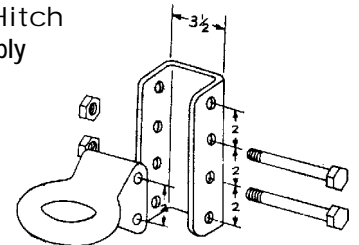

### Pintle Mounts

PINTLE MOUNTS			
MODEL	DESCRIPTION	RATING	PRICE
48324	6" Plate x 10" Shank	10,000#	\$71.34
48341	12" Plate x 10" Shank	7,500#	97.76
KT2244	Fork Mount with Pin	5,000#	51.50
LUNETTE EYES			
48550	Bolt-On Eye	35,000#	128.34

### Forged Steel Drawbars

C1020 steel forged drawbar 2-1/2" I.D. ring.  
Capacity: 1,000 lbs. maximum vertical load.  
10,000 lbs. maximum gross trailer weight.

LW-10  
\$25.42

### Dico Adjustable Trailer Hitch

Adjustable 3" Lunette eye assembly  
Capacity: 12,000 lbs. G.V.W.R.  
(1) Eye, (1) Channel,  
(2) Bolts & (2) Nuts

18128  
\$70.10