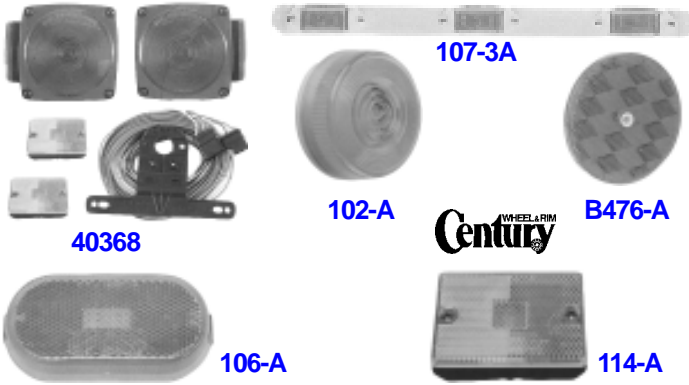

Trailer Lights

TRAILER LIGHT KITS		
MODEL	DESCRIPTION	PRICE
40368	Trailer light kit for trailers under 80" with 20' wire harness	\$18.00
IDENTIFICATION LIGHT BAR		
107-3A	Rectangular Lights, Amber	7.49
107-3R	Rectangular Lights, Red	7.49
CLEARANCE MARKER LIGHTS		
102-A	Round, Surface Mount, Amber	5.03
102-R	Round, Surface Mount, Red	5.03
106-A	Oblong, Two Bulb, Amber	3.72
106-R	Oblong, Two Bulb, Red	3.72
114-A	Rectangular, Stud Mount, Amber	2.12
114-R	Rectangular, Stud Mount, Red	2.12
REFLECTORS		
B476-A	Round, Center Mount, 3-3/16", Amber	1.31
B476-R	Round, Center Mount, 3-3/16", Red	1.31
B477-A	Round, Center Mount, 2-3/8", Amber	1.00
B477-R	Round, Center Mount, 2-3/8", Red	1.00

Trailer Connectors

TRAILER CONNECTORS				
MODEL	STYLE	TYPE	MATERIAL	PRICE
5401-P	6-Way	Plug	Zinc	\$4.96
5401-S	6-Way	Socket	Zinc	8.97
5410-RP	4-Way	Plug	Chrome	4.13
5410-RS	4-Way	Socket	Chrome	7.00
PWP700	7-Way	Plug	Metal	8.69
PWS700	7-Way	Socket	Metal	9.15
PWPS48	4-Way Flat Plug & Socket			6.37

Tri Ball Mount

- Capacity: 1-7/8"—3500lb, 2"— 6000lb, 2-5/16"—10,000lb
- All Steel Shank Fits Standard 2" Receivers
- Ball Size: 1-7/8", 2", 2-5/16"
- Chrome Plated Balls

TBC150
\$83.20

Pintle Mounts

PINTLE MOUNTS			
MODEL	DESCRIPTION	RATING	PRICE
PM107	6" Plate x 10" Shank	10,000#	\$67.49
PM812	12" Plate x 10" Shank	7,500#	96.51
KT2244	Fork Mount with Pin	5,000#	51.50
LUNETTE EYES			
48550	Bolt-On Eye	35,000#	122.45

Forged Steel Drawbars

C1020 steel forged drawbar 2-1/2" I.D. ring.
Capacity: 1,000 lbs. maximum vertical load.
10,000 lbs. maximum gross trailer weight.

LW-10
\$23.73

Dico Adjustable Trailer Hitch

Adjustable 3" Lunette eye assembly
Capacity: 12,000 lbs. G.V.W.R.
(1) Eye, (1) Channel,
(2) Bolts & (2) Nuts