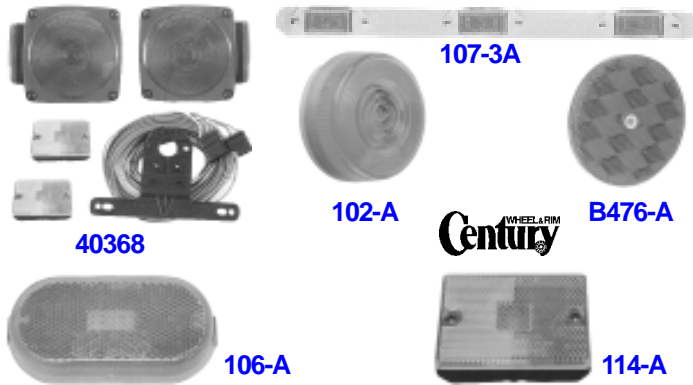

### Trailer Lights

TRAILER LIGHT KITS		
MODEL	DESCRIPTION	PRICE
40368	Trailer light kit for trailers under 80" with 20' wire harness	\$18.00
IDENTIFICATION LIGHT BAR		
107-3A	Rectangular Lights, Amber	7.90
107-3R	Rectangular Lights, Red	8.34
CLEARANCE MARKER LIGHTS		
102-A	Round, Surface Mount, Amber	5.66
102-R	Round, Surface Mount, Red	5.66
106-A	Oblong, Two Bulb, Amber	4.06
106-R	Oblong, Two Bulb, Red	4.06
114-A	Rectangular, Stud Mount, Amber	2.25
114-R	Rectangular, Stud Mount, Red	2.25
REFLECTORS		
B476-A	Round, Center Mount, 3-3/16", Amber	1.37
B476-R	Round, Center Mount, 3-3/16", Red	1.37
B477-A	Round, Center Mount, 2-3/8", Amber	1.00
B477-R	Round, Center Mount, 2-3/8", Red	1.06

### Trailer Connectors

TRAILER CONNECTORS				
MODEL	STYLE	TYPE	MATERIAL	PRICE
5401-P	6-Way	Plug	Zinc	\$5.24
5401-S	6-Way	Socket	Zinc	9.39
5410-RP	4-Way	Plug	Chrome	4.33
5410-RS	4-Way	Socket	Chrome	7.46
PWP700	7-Way	Plug	Metal	8.69
PWS700	7-Way	Socket	Metal	9.15
PWPS48	4-Way Flat Plug & Socket			6.37

### Tri Ball Mount

- Capacity: 1-7/8"—3500lb, 2"— 6000lb, 2-5/16"—10,000lb
- All Steel Shank Fits Standard 2" Receivers
- Ball Size: 1-7/8", 2", 2-5/16"
- Chrome Plated Balls

TBC150  
\$83.20

### Dico Adjustable Trailer Hitch

Adjustable 3" Lunette eye assembly  
Capacity: 12,000 lbs. G.V.W.R.  
(1) Eye, (1) Channel,  
(2) Bolts & (2) Nuts

18128  
\$70.10