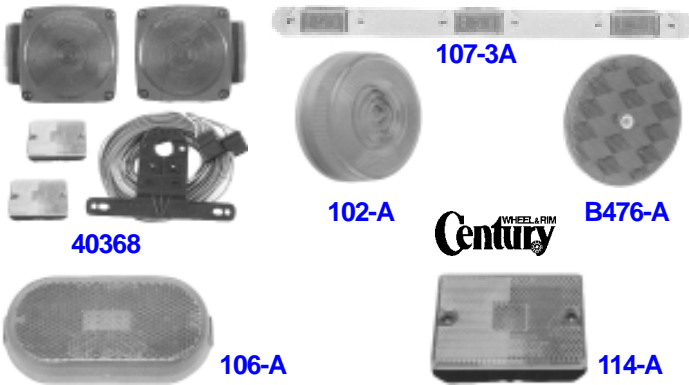

Trailer Lights

TRAILER LIGHT KITS		
MODEL	DESCRIPTION	PRICE
40368	Trailer light kit for trailers under 80" with 20' wire harness	\$18.00
IDENTIFICATION LIGHT BAR		
107-3A	Rectangular Lights, Amber	7.90
107-3R	Rectangular Lights, Red	8.34
CLEARANCE MARKER LIGHTS		
102-A	Round, Surface Mount, Amber	5.66
102-R	Round, Surface Mount, Red	5.66
106-A	Oblong, Two Bulb, Amber	4.06
106-R	Oblong, Two Bulb, Red	4.06
114-A	Rectangular, Stud Mount, Amber	2.25
114-R	Rectangular, Stud Mount, Red	2.25
REFLECTORS		
B476-A	Round, Center Mount, 3-3/16", Amber	1.37
B476-R	Round, Center Mount, 3-3/16", Red	1.37
B477-A	Round, Center Mount, 2-3/8", Amber	1.00
B477-R	Round, Center Mount, 2-3/8", Red	1.06

Trailer Connectors

TRAILER CONNECTORS				
MODEL	STYLE	TYPE	MATERIAL	PRICE
5401-P	6-Way	Plug	Zinc	\$5.24
5401-S	6-Way	Socket	Zinc	9.39
5410-RP	4-Way	Plug	Chrome	4.33
5410-RS	4-Way	Socket	Chrome	7.46
PWP700	7-Way	Plug	Metal	8.69
PWS700	7-Way	Socket	Metal	9.15
PWPS48	4-Way Flat Plug & Socket			6.37

Tri Ball Mount

- Capacity: 1-7/8"—3500lb, 2"— 6000lb, 2-5/16"—10,000lb
- All Steel Shank Fits Standard 2" Receivers
- Ball Size: 1-7/8", 2", 2-5/16"
- Chrome Plated Balls

TBC150
\$83.20

Pintle Mounts

PINTLE MOUNTS			
MODEL	DESCRIPTION	RATING	PRICE
PM107	6" Plate x 10" Shank	10,000#	\$71.38
PM812	12" Plate x 10" Shank	7,500#	101.54
KT2244	Fork Mount with Pin	5,000#	51.50
LUNETTE EYES			
48550	Bolt-On Eye	35,000#	122.45

Forged Steel Drawbars

C1020 steel forged drawbar 2-1/2" I.D. ring.
Capacity: 1,000 lbs. maximum vertical load.
10,000 lbs. maximum gross trailer weight.

LW-10
\$25.42

Dico Adjustable Trailer Hitch

Adjustable 3" Lunette eye assembly
Capacity: 12,000 lbs. G.V.W.R.
(1) Eye, (1) Channel,
(2) Bolts & (2) Nuts