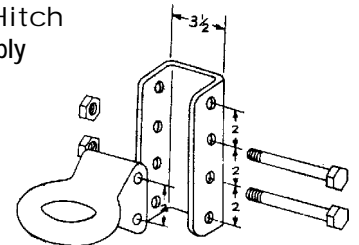

Tri Ball Mount

- Capacity: 1-7/8"—3500lb, 2"— 6000lb, 2-5/16"—10,000lb
- All Steel Shank Fits Standard 2" Receivers
- Ball Size: 1-7/8", 2", 2-5/16"
- Chrome Plated Balls

TBC150
\$83.20

Pintle Mounts

PINTLE MOUNTS			
MODEL	DESCRIPTION	RATING	PRICE
PM107	6" Plate x 10" Shank	10,000#	\$71.38
PM812	12" Plate x 10" Shank	7,500#	101.54
KT2244	Fork Mount with Pin	5,000#	51.50
LUNETTE EYES			
48550	Bolt-On Eye	35,000#	122.45

Forged Steel Drawbars

C1020 steel forged drawbar 2-1/2" I.D. ring.
Capacity: 1,000 lbs. maximum vertical load.
10,000 lbs. maximum gross trailer weight.

LW-10
\$25.42

Dico Adjustable Trailer Hitch

Adjustable 3" Lunette eye assembly
Capacity: 12,000 lbs. G.V.W.R.
(1) Eye, (1) Channel,
(2) Bolts & (2) Nuts

18128
\$70.10

Adjustable Channel-Style Mount

- Built-in anti-rattle
- Durable Powder Coat Finish
- 14,000 lbs tow capacity
- Ball Size: 2" & 2-5/16"

45900
\$195.00

Channel-Style Mount Locks

- Four sets of keys all eyed alike.