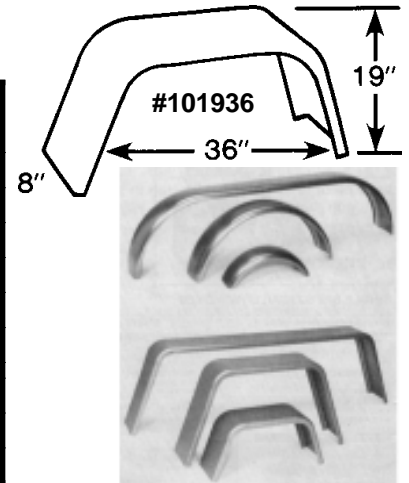

FENDERS					PRICE EACH
AXLE	STYLE	SIZE	FOR TIRE SIZE	ITEM #	
Single	Rounded	7-1/2" x 28-1/2"		7542285	\$33.02
Single	Rounded	9" x 33"	H78-14 to L84-15	904833	37.88
Single	Rounded	10" x 33"	900 x 15 to N-78-15	1004833	45.65
Tandem	Rounded	7-1/2" x 68"	Tires up to 735-15	7568	66.79
Tandem	Rounded	9" x 68"		9068	74.92
Tandem	Rounded	10 x 72"		10072	90.23
Single	Jeep	8" x 19" x 36"		81936	43.38
Single	Jeep	10" x 19" x 36"		101936	53.70
Tandem	Jeep	10" x 19" x 72"		101972	103.49

Trailer Winches

SINGLE SPEED TRAILER WINCHES

- 900 to 1800 lb. capacity to handle any size boat.
- 1800 lb. winch has two-way ratchet which allow the choice of retrieving rope onto either the top or bottom of the drum for better boat bow hold down.
- Zinc plated to resist corrosion.

Jacks

Mounting Bracket
Tubular
2-1/2" For
5000 lbs.
jacks

82500
\$32.76

Mounting Bracket
Double Lock Pin
For 1000 lbs.
jacks only.
Bolt-on with
snap ring

87501
\$13.08

TYPE	DESCRIPTION	CAPACITY	RETRACTED	EXTENDED	BASE	ITEM #	PRICE
A-Frame Jacks	Side Wind, Painted	1000 lbs.	8-5/8"	24"	Universal	80000	\$67.39
A-Frame Jacks	Top Wind, Painted	1000 lbs.	8-5/8"	23"	Universal	40200	24.71
A-Frame Jacks	Top Wind, Painted	5000 lbs.	11"	25"	Universal	80391	48.65
Double Lock Pin Swivel Jack	Side Wind, Zinc	1000 lbs.	11-1/4"	25-1/4"	Caster	80057	140.71
Double Lock Pin Swivel Jack	Top Wind, Zinc	2000 lbs.	11-1/2"	21-1/2"	Pad	151401	49.59
Tubular Mount Swivel Jack	Top Wind, Zinc	5000 lbs.	11"	26"	Pad	82471	110.09
Jack Screws	Top Wind, Zinc	1000 lbs.	19"	30"	Universal	80036	54.41
Jack Screws	Side Wind, Zinc	1000 lbs.	20-5/16"	34-1/16"	Universal	80126	82.45