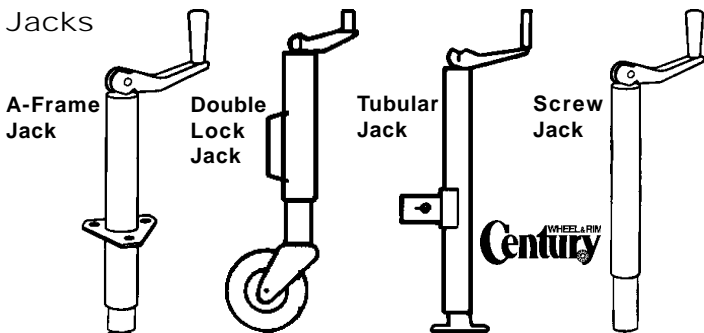

FENDERS					PRICE EACH
AXLE	STYLE	SIZE	FOR TIRE SIZE	ITEM #	
Single	Rounded	7-1/2" x 28-1/2"		7542285	$34.44
Single	Rounded	9" x 33"	H78-14 to L84-15	904833	39.53
Single	Rounded	10" x 33"	900 x 15 to N-78-15	1004833	47.73
Tandem	Rounded	7-1/2" x 68"	Tires up to 735-15	7568	69.67
Tandem	Rounded	9" x 68"		9068	78.16
Tandem	Rounded	10 x 72"		10072	94.12
Single	Jeep	8" x 19" x 36"		81936	45.32
Single	Jeep	10" x 19" x 36"		101936	56.03
Tandem	Jeep	10" x 19" x 72"		101972	107.96

Trailer Winches

SINGLE SPEED TRAILER WINCHES

- 900 to 1800 lb. capacity to handle any size boat.
- 1800 lb. winch has two-way ratchet which allow the choice of retrieving rope onto either the top or bottom of the drum for better boat bow hold down.
- Zinc plated to resist corrosion.

TWO SPEED TRAILER WINCH

- The two speed winch can change speeds without changing handles.
- Free wheeling, neutral position for quick line payout without spinning the handle.
- Zinc plated to resist corrosion.

TRAILER WINCHES						
CAPACITY	SPEED	GEAR RATIO	RATCHET	KIT INCLUDES	ITEM #	PRICE
900 lbs.	Single	3.1:1	One Way	Winch Only	T-900	$46.07
1500 lbs.	Single	4.1:1	Two Way	Winch Only	T-1500	71.72
1800 lbs.	Single	5.1:1	Two Way	Winch Only	T-1801	82.78
2600 lbs.	Two	4.1:1 & 9.8:1	Two Way	Winch Only	T-2605	173.31
900 lbs.	Single	3.1:1	One Way	Winch, 20" Strap & Hook	T-903Z	78.31
1500 lbs.	Single	4.1:1	Two Way	Winch, 20" Strap & Hook	T-1500Z	84.97

Jacks

Mounting Bracket
Tubular
2-1/2" For
5000 lbs.
jacks

82500
$34.76

Mounting Bracket
Double Lock Pin
For 1000 lbs.
jacks only.
Bolt-on with
snap ring

87501
$13.94