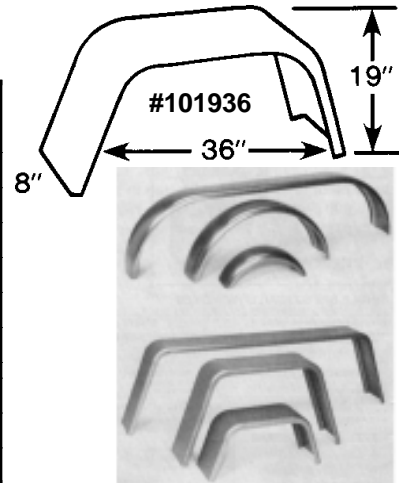

FENDERS					PRICE EACH
AXLE	STYLE	SIZE	FOR TIRE SIZE	ITEM #	
Single	Rounded	7-1/2" x 28-1/2"		<b>7542285</b>	<b>\$34.44</b>
Single	Rounded	9" x 33"	H78-14 to L84-15	<b>904833</b>	<b>39.53</b>
Single	Rounded	10" x 33"	900 x 15 to N-78-15	<b>1004833</b>	<b>47.73</b>
Tandem	Rounded	7-1/2" x 68"	Tires up to 735-15	<b>7568</b>	<b>69.67</b>
Tandem	Rounded	9" x 68"		<b>9068</b>	<b>78.16</b>
Tandem	Rounded	10 x 72"		<b>10072</b>	<b>94.12</b>
Single	Jeep	8" x 19" x 36"		<b>81936</b>	<b>45.32</b>
Single	Jeep	10" x 19" x 36"		<b>101936</b>	<b>56.03</b>
Tandem	Jeep	10" x 19" x 72"		<b>101972</b>	<b>107.96</b>

Trailer Winches

SINGLE SPEED TRAILER WINCHES

- 900 to 1800 lb. capacity to handle any size boat.
- 1800 lb. winch has two-way ratchet which allow the choice of retrieving rope onto either the top or bottom of the drum for better boat bow hold down.
- Zinc plated to resist corrosion.