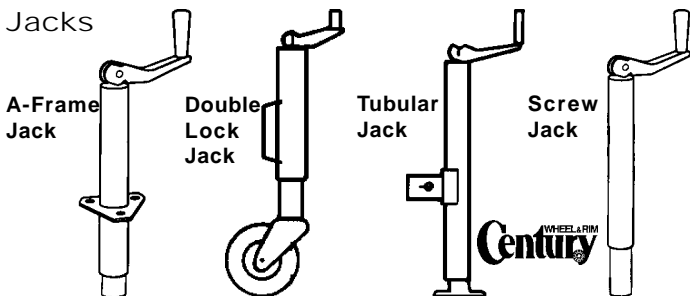

Trailer Winches

SINGLE SPEED TRAILER WINCHES

- 900 to 1800 lb. capacity to handle any size boat.
- 1800 lb. winch has two-way ratchet which allow the choice of retrieving rope onto either the top or bottom of the drum for better boat bow hold down.
- Zinc plated to resist corrosion.

TWO SPEED TRAILER WINCH

- The two speed winch can change speeds without changing handles.
- Free wheeling, neutral position for quick line payout without spinning the handle.
- Zinc plated to resist corrosion.

Jacks

Mounting Bracket
Tubular
2-1/2" For
5000 lbs.
jacks

82500
\$32.76

Mounting Bracket
Double Lock Pin
For 1000 lbs.
jacks only.
Bolt-on with
snap ring

87501
\$13.08

TYPE	DESCRIPTION	CAPACITY	RETRACTED	EXTENDED	BASE	ITEM #	PRICE
A-Frame Jacks	Side Wind, Painted	1000 lbs.	8-5/8"	24"	Universal	80000	\$67.39
A-Frame Jacks	Top Wind, Painted	1000 lbs.	8-5/8"	23"	Universal	40200	24.71
A-Frame Jacks	Top Wind, Painted	5000 lbs.	11"	25"	Universal	80391	48.65
Double Lock Pin Swivel Jack	Side Wind, Zinc	1000 lbs.	11-1/4"	25-1/4"	Caster	80057	140.71
Double Lock Pin Swivel Jack	Top Wind, Zinc	2000 lbs.	11-1/2"	21-1/2"	Pad	151401	49.59
Tubular Mount Swivel Jack	Top Wind, Zinc	5000 lbs.	11"	26"	Pad	82471	110.09
Jack Screws	Top Wind, Zinc	1000 lbs.	19"	30"	Universal	80036	54.41
Jack Screws	Side Wind, Zinc	1000 lbs.	20-5/16"	34-1/16"	Universal	80126	82.45