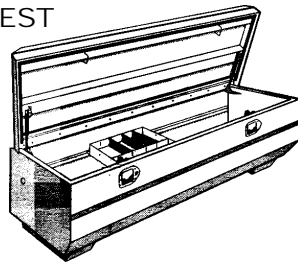

Williams Jobsite Box
Tough industrial powder coating finish. Heavy 16 gauge steel construction. Recessed and concealed locking area protects padlock for ultimate security against drills and bolt cutter. Reinforced overlapping lid provides protection from weather and forced entry.

MODEL STEEL	DIMENSIONS			SALE PRICE
	LENGTH	WIDTH	HEIGHT	
50951	42"	20"	23-1/4"	\$367.98

Delta Pro Gull Wing Crossover

- Powder coated white
- Gas shock
- 2 keys

Tools not Included

MODEL STEEL	DIMENSIONS			SALE PRICE
	LENGTH	WIDTH	HEIGHT	
PSC-1460000	70"	20-7/8"	14-7/16"	\$671.07

PAYLOAD PLUS STEEL CHEST with BEVELED EDGE LIDS

- Powder coated white
- Gas shock
- 2 keys

MODEL STEEL	DIMENSIONS			SALE PRICE
	LENGTH	WIDTH	HEIGHT	
818980	46"	20-1/8"	16-3/4"	\$817.03
817980	58-1/2"	20-1/8"	19"	\$876.74

Delta Pro Single Lid Crossover

- Powder coated white
- Gas shock
- 2 keys

Tools not Included

MODEL STEEL	DIMENSIONS			SALE PRICE
	LENGTH	WIDTH	HEIGHT	
PSC-1455000	70"	20-21/32"	14-7/16"	\$671.07

Delta Innersides