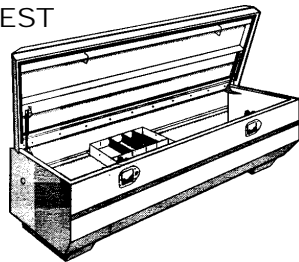

Williams Jobsite Box
Tough industrial powder coating finish. Heavy 16 gauge steel construction. Recessed and concealed locking area protects padlock for ultimate security against drills and bolt cutter. Reinforced overlapping lid provides protection from weather and forced entry.

MODEL STEEL	DIMENSIONS			SALE PRICE
	LENGTH	WIDTH	HEIGHT	
50951	42"	20"	23-1/4"	\$367.98

Delta Pro Gull Wing Crossover

- Powder coated white
- Gas shock
- 2 keys

Tools not Included

MODEL STEEL	DIMENSIONS			SALE PRICE
	LENGTH	WIDTH	HEIGHT	
PSC-1460000	70"	20-7/8"	14-7/16"	\$671.07

PAYLOAD PLUS STEEL CHEST with BEVELED EDGE LIDS

- Powder coated white
- Gas shock
- 2 keys

MODEL STEEL	DIMENSIONS			SALE PRICE
	LENGTH	WIDTH	HEIGHT	
818980	46"	20-1/8"	16-3/4"	\$817.03
817980	58-1/2"	20-1/8"	19"	\$876.74

Delta Pro Single Lid Crossover

- Powder coated white
- Gas shock
- 2 keys

Tools not Included

MODEL STEEL	DIMENSIONS			SALE PRICE
	LENGTH	WIDTH	HEIGHT	
PSC-1455000	70"	20-21/32"	14-7/16"	\$671.07

Delta Innersides