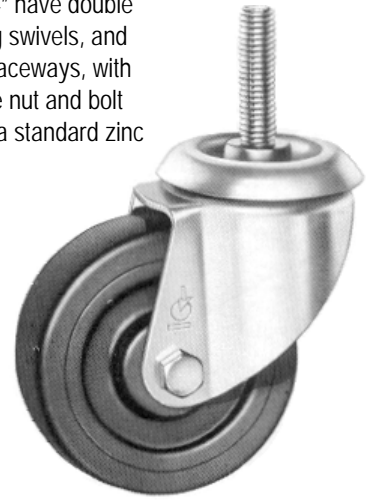

PAYSON CASTERS

General Duty Plate Casters
The "760" is an economical, all-purpose caster of single ball race construction, made of heavy gauge cold-rolled steel. Simplicity of design renders a combination of quality with low cost.

General Duty Stem Casters
Series "024" have double ball bearing swivels, and hardened raceways, with replaceable nut and bolt axles, and a standard zinc plate finish.

APPLICATIONS

Widely used on furniture dollies, box and platform trucks, bakery racks, laundry and linen baskets, and other equipment on which applications require an economical single ball race caster.