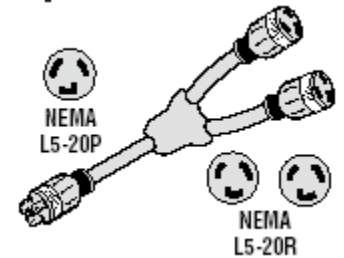

PRIME
 wire and cable

U-Ground To Twist Adapter STW,
 "Double Jacket" 600 volts grounding
 Converts a single 15A, 125V U-ground outlet to
 single 20A, 125V twist-to-lock outlet.

1 ft
 12/3 gauge
 15 amps
 1875 watts
 Yellow
 AD-110801-L
 \$9.20

PRIME
 wire and cable

Twist To U-Ground Adapter STW,
 "Double Jacket" 600 volts grounding
 Converts a single 20A, 125V twist-to-lock outlet to
 single 15A, 125V U-ground outlet.

1 ft
 12/3 gauge
 15 amps
 1875 watts
 Yellow
 AD-100801
 \$5.70

PRIME
 wire and cable

90° Triple Tap Power Block Adapter
 Converts a single 15A, 125V U-ground
 outlet to three 15A, 125V U-ground outlets.

3 Outlets
 5-15R
 15 amps
 1875 watts
 Yellow
 PDA-00100
 \$2.90

PRIME
 wire and cable

Double Outlet "Y" PRIMELOK™ Adapter STW,
 "Double Jacket" 600 volts grounding
 Converts single 20A, 125V twist-to-lock outlet to
 two 20A, 125V twist-to-lock outlets.

2 ft
 12/3 gauge
 20 amps
 2500 watts
 Yellow
 AD-150802
 \$23.70