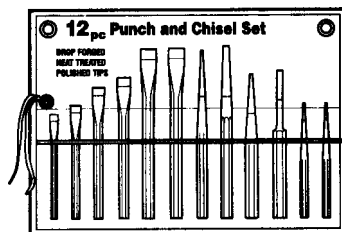

28 pc. Transfer Punch Set
(3/32-1/2 inch)
• Undersize .0025" .
• Used for transferring of threaded, drilled and tapped holes.
• Black oxide finish.
• Heat treated tempered tool steel for longer life.

8600-0041
\$16.95

Auto Center Punch
• No hammer required.
• Double spring loaded barrel.
• Special hardened alloy steel tip for instant marking.
• Knurled body.

8070-0482
\$6.95

33 pc. Security Bit Set
2" Magnetic Bit Holder,
4 Cross, Tee Bits,
4 Tri Wing Bits,
6 (SAE) Hex Bits,
6 (Metric) Hex Bits,
4 Spanner Bits,
9 Star Bits,
1 Plastic Holders

10034
\$5.95

12 pc. Punch & Chisel Set
6 pc. Cold Chisel:
1/2" x 6-3/4", 5/8" x 7", 3/4" x 8",
13/16" x 8, 7/8" x 10", 1" x 10"
4 pc. Taper Punch: 1/8" x 6", 3/16" x 10",
3/8" x 8", 3/8" x 10"
2 pc. Center Punch: 5/32" x 6", 7/32" x 8"
Storage Pouch

10-PC12
\$21.51

6 pc Precision Screwdriver Set
#1 Phillips
#0 Phillips
1.4 mm Blade
1.8 mm Blade
2.4 mm Blade
3.0 mm Blade

01314
.99¢

12 PC. Needle File Set
• Used primarily by jewelers, die makers, watchmakers and fine toolmakers
• Set includes 12 shapes with round handles
• Comes in a protective pouch.
• Swiss Pattern #2