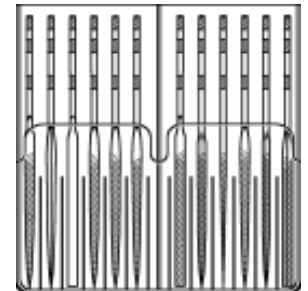

10034
\$5.95

12 pc. Punch & Chisel Set
6 pc. Cold Chisel:
1/2" x 6-3/4", 5/8" x 7", 3/4" x 8",
13/16" x 8, 7/8" x 10", 1" x 10"
4 pc. Taper Punch: 1/8" x 6", 3/16" x 10",
3/8" x 8", 3/8" x 10"
2 pc. Center Punch: 5/32" x 6", 7/32" x 8"
Storage Pouch

10-PC12
\$21.51

6 pc Precision Screwdriver Set
#1 Phillips
#0 Phillips
1.4 mm Blade
1.8 mm Blade
2.4 mm Blade
3.0 mm Blade

01314
.99¢

12 PC. Needle File Set
• Used primarily by jewelers, die makers, watchmakers and fine toolmakers
• Set includes 12 shapes with round handles
• Comes in a protective pouch.
• Swiss Pattern #2

557-00122
\$5.95

Red Service Cart
• 2 Shelves (3" deep)
• 29-1/2" L x 16" W x 32" H
• 5" Casters (2 swivel & 2 ridged)

53000
\$49.95

Booster Cables
• 8 gauge all copper flexible strand wire
• 12 foot span
• 400 amp clamps
• Rubber insulated
• Works great with both top or side mount post batteries