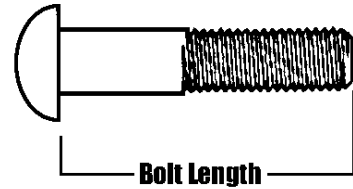

BUTTON HEAD CAP SCREWS

"Alloy Steel, Heat Treated, Class 3A"

SIZE	LENGTH	PRICE EACH	PRICE PER 100	BOX QTY
10-24	1/2"	.11	7.00	100
	5/8"	.12	8.00	100
	3/4"	.12	8.00	100
	7/8"	.13	9.00	100
	1"	.14	9.00	100
HEX KEY 1/8"	1-1/4"	.18	12.00	100
	1-1/2"	.19	13.00	100
10-32	1/2"	.11	7.00	100
	5/8"	.12	8.00	100
	3/4"	.12	8.00	100
	1"	.14	9.00	100
	HEX KEY 1/8"	1-1/4"	.18	12.00
1-1/2"		.19	13.00	100
1/4"-20	1/2"	.14	9.00	100
	5/8"	.15	10.00	100
	3/4"	.16	11.00	100
	1"	.19	12.00	100
	1-1/4"	.25	17.00	100
	1-1/2"	.26	18.00	100
	2"	.41	27.00	100
	HEX KEY 3/16"	2-1/2"	.46	30.00
3"		.48	32.00	100
1/4"-28	1/2"	.15	10.00	100
	5/8"	.16	10.00	100
	3/4"	.17	11.00	100
	1"	.23	15.00	100
	1-1/4"	.25	17.00	100
	HEX KEY 3/16"	1-1/2"	.26	18.00
2"		.41	27.00	100
5/16"-18	1/2"	.26	17.00	100
	5/8"	.27	18.00	100
	3/4"	.29	19.00	100
	7/8"	.31	20.00	100
	1"	.33	22.00	100
	1-1/4"	.37	25.00	100
	1-1/2"	.43	28.00	100
	2"	.48	32.00	100
HEX KEY 1/4"	2-1/2"	.61	41.00	100
	3"	.68	45.00	100

SIZE	LENGTH	PRICE EACH	PRICE PER 100	BOX QTY
5/16"-24	1/2"	.27	18.00	100
	3/4"	.30	20.00	100
HEX KEY 1/4"	1"	.35	23.00	100
	1-1/4"	.37	25.00	100
3/8"-16	1/2"	.41	27.00	100
	5/8"	.42	28.00	100
	3/4"	.44	29.00	100
	1"	.50	33.00	100
	1-1/4"	.56	37.00	100
	1-1/2"	.63	42.00	100
HEX KEY 5/16"	2"	.77	52.00	50
	2-1/2"	.83	56.00	50
HEX KEY 5/16"	3"	1.02	68.00	50
	3/8"-24	1/2"	.46	30.00
3/4"		.48	32.00	100
1"		.56	37.00	100
1-1/4"		.56	37.00	100
HEX KEY 5/16"	1-1/2"	.63	42.00	100
	2"	.77	52.00	50
1/2"-13	1"	.96	64.00	50
	1-1/4"	1.12	75.00	50
	1-1/2"	1.23	82.00	50
	2"	1.55	103.00	50
	2-1/2"	1.66	111.00	25
HEX KEY 3/8"	3"	1.91	128.00	25
	4"	2.59	173.00	25
5/8"-11	1"	2.08	138.00	25
	1-1/4"	2.27	151.00	25
	1-1/2"	2.48	166.00	25
	2"	3.03	202.00	25
HEX KEY 1/2"	2-1/2"	2.75	183.00	25
	3"	3.38	226.00	25