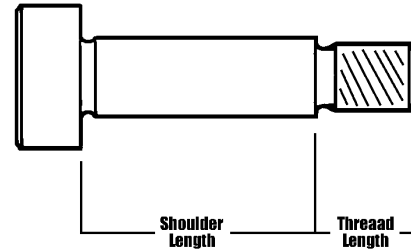

# SOCKET SHOULDER SCREWS

**"Alloy Steel, Heat Treated"**

BODY SIZE	SHOULDER LENGTH	PRICE EACH	PRICE PER 100	BOX QTY	Thread	Thread Length
1/4"	1"	\$1.44	\$96.00	25	10-24	3/8"
	1-1/4"	1.56	104.00	25		
	1-1/2"	1.63	109.00	25		
<b>HEX KEY 1/8"</b>						

5/16"	1"	1.66	110.00	25	1/4"-20	7/16"
	1-1/4"	1.75	116.00	25		
	1-1/2"	1.93	129.00	25		
<b>HEX KEY 5/32"</b>						

3/8"	1"	1.80	120.00	25	5/16"-18	1/2"
	1-1/4"	1.89	126.00	25		
	1-1/2"	2.04	136.00	25		
	2"	2.49	166.00	25		
	2-1/2"	2.82	188.00	25		
	3"	3.90	260.00	25		
<b>HEX KEY 3/16"</b>						

1/2"	1"	3.27	218.00	25	3/8"-16	5/8"
	1-1/4"	3.45	230.00	25		
	1-1/2"	3.45	230.00	25		
	2"	3.64	243.00	25		
	2-1/2"	4.70	313.00	25		
	3"	5.20	347.00	25		
<b>HEX KEY 1/4"</b>						

5/8"	1-1/2"	5.52	368.00	25	1/2"-13	3/4"
	2"	6.00	400.00	25		
	2-1/2"	6.90	460.00	25		
	3"	7.98	532.00	25		
	3-1/2"	9.48	632.00	25		
<b>HEX KEY 5/16"</b>						